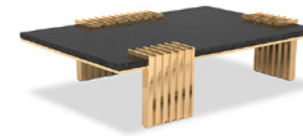

LITTUS | DINING TABLE

H 77 cm | Diam. 160 cm
Brass & Marble
160 kg | 353 lbs

LITTUS OVAL | DINING TABLE

W 280 cm | D 140 cm | H 76 cm
Brass, Wood & Marble
320 kg | 705,48 lbs

VERTIGO BLACK | DINING TABLE

W 420 cm | D 120 cm | H 74 cm
Stainless Steel & Marble
110kg | 242,51lbs

DINING TABLES

CENTER TABLES

VERTIGO BLACK XL | DINING TABLE

H 315 cm | D 120 cm | H 74 cm
Stainless Steel & Marble
140kg | 308,65lbs

VERTIGO | CENTER TABLE

H 32 cm | L 122,5 cm | D 85 cm
Brass & Marble
120 kg | 265 lbs