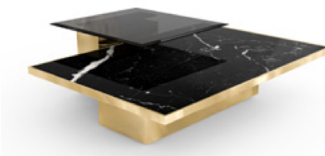

H 50 cm | L 54 cm | D 54 cm
Brass, Wood & Marble
25 kg | 55,12 lbs

BEYOND | SIDE TABLE

H 60 cm | L 49,5 cm | D 49,5 cm
Brass, Wood & Marble
15 kg | 33,07 lbs

CRACKLE | SIDE TABLE

W 51,5 cm | D 37,5 cm | H 49 cm
Brass & Marble
30 kg | 66,14 lbs

DARIAN | CENTER TABLE

H 41 cm | L 131 cm | D 131 cm
Brass, Wood & Marble
45 kg | 99,21 lbs

EMPIRE | CENTER TABLE

H 40 cm | Diam. 80 cm
Brass & Marble
54 kg | 119 lbs

THOR | CENTER TABLE

H 47cm | L 150cm | D 135cm
Brass, Wood, Glass & Marble
120 kg | 265 lbs