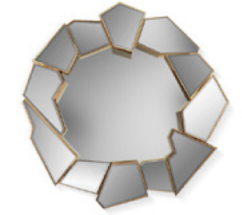

CRACKLE ROUND | MIRROR

D 15 cm | Diam. 120 cm
Brass & Mirror
45 kg | 99,2 lbs