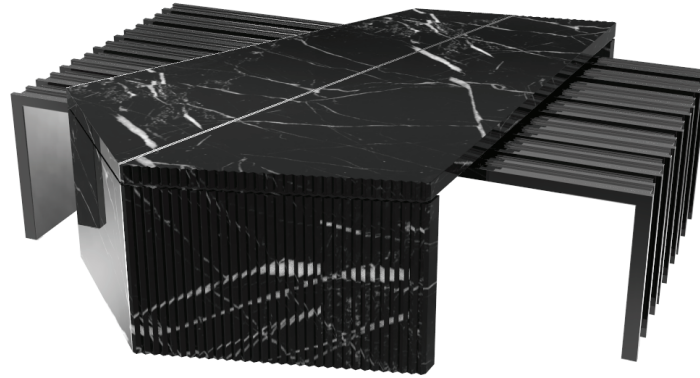

LUXXU by Desejo

MODERN DESIGN & LIVING

LIGHTING

UPHOLSTERY

TABLES

CONSOLES

SIDEBOARDS

MIRRORS

CABINETS & BOOKCASES

VERTIGO BLACK | center table

DIMENSIONS

Height: 33,5cm | 13,19"

Length: 122,5cm | 48,2"

Depth: 100cm | 39,37"

MATERIALS

Body: Brass & Marble

STANDARD FINISHES

Body: Black nickel plated & Nero marquina marble

WEIGHT

Aprox: 120kg | 265lbs

PACKAGING

Volume: 0,62m³ | 21,90ft³

Weight: 130kg | 287lbs