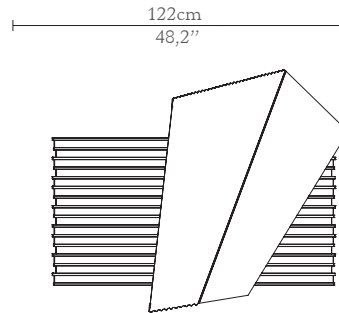

CABINETS & BOOKCASES

VERTIGO BLACK | center table

DIMENSIONS

Height: 33,5cm | 13,19"

Length: 122,5cm | 48,2"

Depth: 100cm | 39,37"

MATERIALS

Body: Brass & Marble

STANDARD FINISHES

Body: Black nickel plated & Nero marquina marble

WEIGHT

Aprox: 120kg | 265lbs

PACKAGING

Volume: 0,62m³ | 21,90ft³

Weight: 130kg | 287lbs