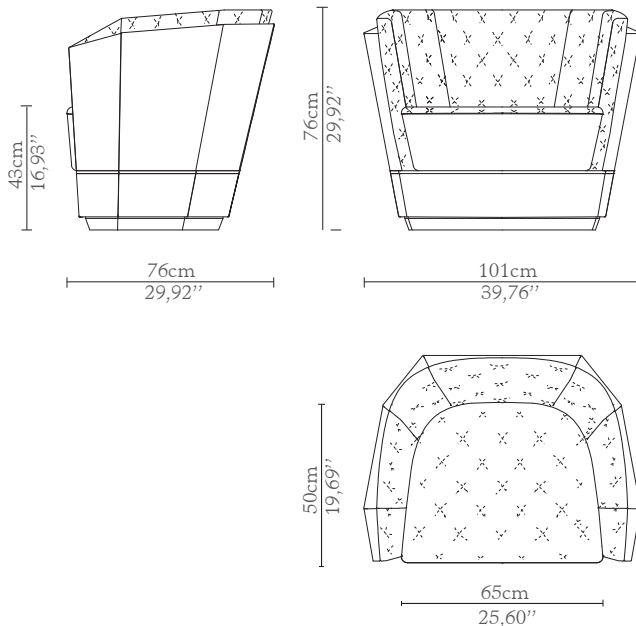

## DIMENSIONS

Height: 76cm | 29,92"

Length: 101cm | 39,76"

Depth: 76cm | 29,92"

Seat Height: 43cm | 16,93"

Seat Depth: 54cm | 21,26"

## WEIGHT

Aprox: 30kg | 66,14lbs

## PACKAGING

Volume: 0,80m<sup>3</sup> | 28,25ft<sup>3</sup>

Weight: 35kg | 77,16lbs