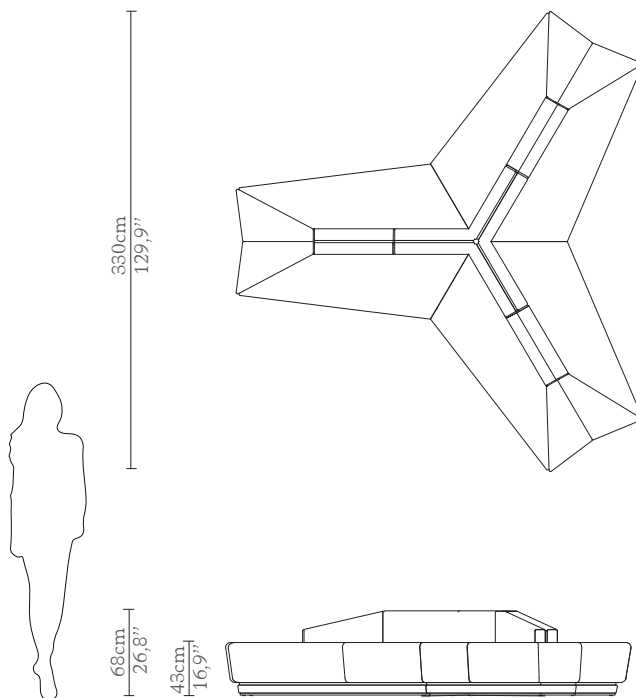

CABINETS & BOOKCASES

ANGUIS | sofa center

DIMENSIONS

Height: 68cm | 26,8"

Diameter: 330cm | 129,9"

Seat Height: 43cm | 16,9"

MATERIALS

Body: Synthetic Leather, Brass & Wood

STANDARD FINISHES

Body: Grey leather, Polished brass & Black lacquer

WEIGHT

Aprox: 110kg | 242,5lbs

PACKAGING.

Volume: 5,31m³ | 187,5ft³

Weight: 230kg | 507,1bs