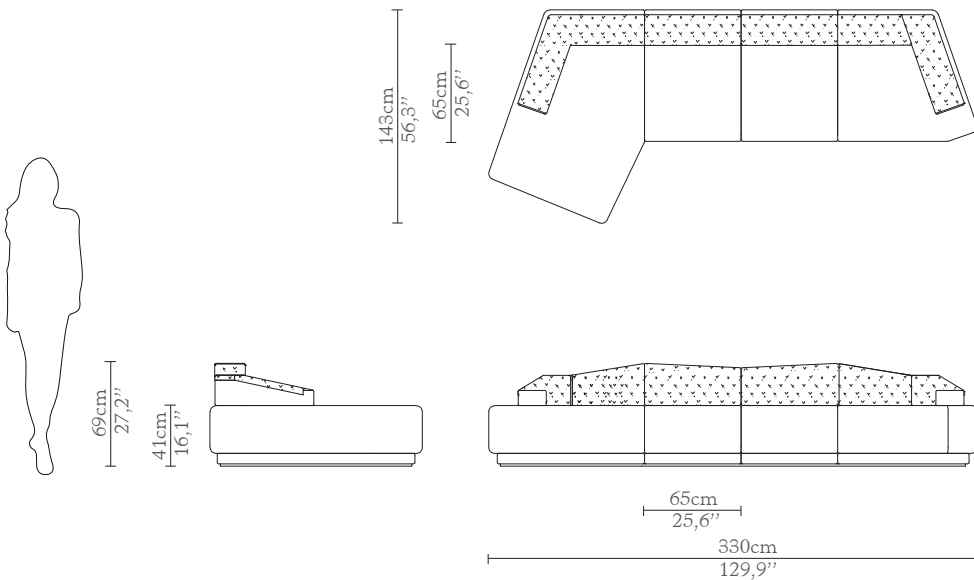

CABINETS & BOOKCASES

ANGUIS | sofa

DIMENSIONS

Height: 69cm | 27,2"
Length: 330cm | 129,9"
Depth: 143cm | 32,3"
Seat Height: 41cm | 16,1"
Seat Depth: 65cm | 25,6"

MATERIALS

Body: Synthetic Leather & Wood

STANDARD FINISHES

Body: Grey leather & Black lacquer

WEIGHT

Apròx: 221kg | 487,22lbs

PACKAGING

Volume: 2,02m³ | 71,34ft³

Weight: 261kg | 575,4bs