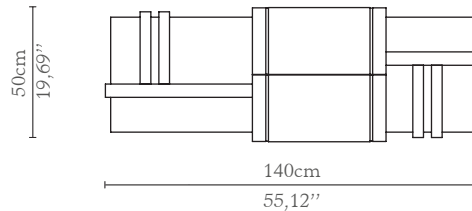

## DIMENSIONS

Width: 140cm | 55,12"  
Depth: 50cm | 19,69"  
Height: 200cm | 78,74"

## WEIGHT

Aprox: 100kg | 220,46lbs

## PACKAGING

Volume: 1,94m<sup>3</sup> | 68,51ft<sup>3</sup>  
Weight: 115kg | 253,53lbs