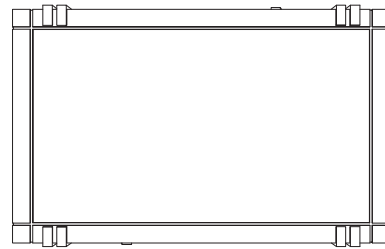

CABINETS & BOOKCASES

APOTHEOSIS | center table

35cm
13,78"

100cm
39,37"

160cm
62,99"

DIMENSIONS

Height: 35cm | 13,78"

Length: 160cm | 62,99"

Depth: 100cm | 39,37"

MATERIALS

Body: Brass, Wood & Marble

STANDARD FINISHES

Body: Polished brass, Black lacquer & Emperador dark marble

WEIGHT

Aprox: 157kg | 346,13lbs

PACKAGING

Volume: 0,74m³ | 26,13ft³

Weight: 167kg | 368,17lbs