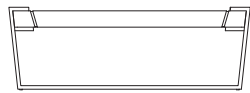

CABINETS & BOOKCASES

APOTHEOSIS | center table

35cm
13,78"

100cm
39,37"

160cm
62,99"

DIMENSIONS

Height: 35cm | 13,78"

Length: 160cm | 62,99"

Depth: 100cm | 39,37"

MATERIALS

Body: Brass, Wood & Marble

STANDARD FINISHES

Body: Polished brass, Black lacquer & Emperador dark marble

WEIGHT

Aprox: 157kg | 346,13lbs

PACKAGING

Volume: 0,74m³ | 26,13ft³

Weight: 167kg | 368,17lbs