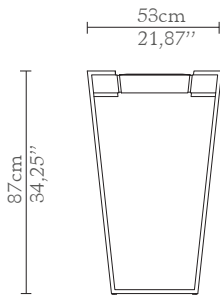

CABINETS & BOOKCASES

APOTHEOSIS | console

DIMENSIONS

Height: 87cm | 34,25"
Length: 180cm | 70,87"
Depth: 53cm | 20,87"

MATERIALS

Body: Brass, Wood & Marble

STANDARD FINISHES

Body: Polished brass, Black lacquer
& Nero Marquina Marble

WEIGHT

Aprox: 105kg | 231,49lbs

PACKAGING

Volume: 1,16m³ | 41ft³

Weight: 115kg | 253,53lbs