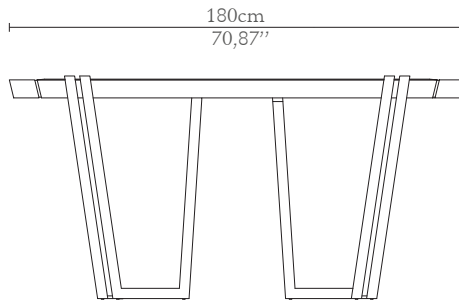

CABINETS & BOOKCASES

APOTHEOSIS | console

DIMENSIONS

Height: 87cm | 34,25"
Length: 180cm | 70,87"
Depth: 53cm | 20,87"

MATERIALS

Body: Brass, Wood & Marble

STANDARD FINISHES

Body: Polished brass, Black lacquer
& Nero Marquina Marble

WEIGHT

Aprox: 105kg | 231,49lbs

PACKAGING

Volume: 1,16m³ | 41ft³

Weight: 115kg | 253,53lbs