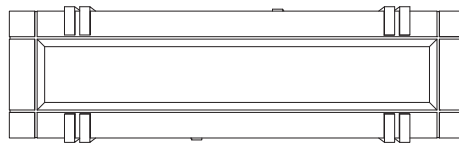

CABINETS & BOOKCASES

APOTHEOSIS | console

DIMENSIONS

Height: 87cm | 34,25"
Length: 180cm | 70,87"
Depth: 53cm | 20,87"

MATERIALS

Body: Brass, Wood & Marble

STANDARD FINISHES

Body: Polished brass, Black lacquer
& Nero Marquina Marble