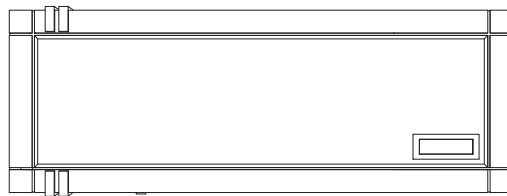

APOTHEOSIS | desk

75cm
29,52"

83cm
32,68"

220cm
86,61"

DIMENSIONS

Width: 220cm | 86,61"

Depth: 83cm | 32,68"

Height: 75cm | 29,52"

MATERIALS

Body: Brass, Wood & Leather

STANDARD FINISHES

Body: Polished brass, Black lacquer,
Walnut Root & Black Leather

WEIGHT

Aprox: 234kg | 515,88lbs

PACKAGING

Volume: 1,82m³ | 64,27ft³