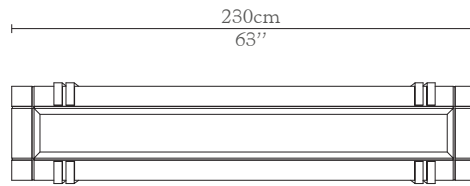

CABINETS & BOOKCASES

APOTHEOSIS | tv cabinet

42cm
35,4"

50cm
63"

230cm
63"

DIMENSIONS

Height: 42cm | 16,54"

Length: 230cm | 90,55"

Depth: 50cm | 19,69"

MATERIALS

Body: Brass, Wood & Marble

STANDARD FINISHES

Body: Polished brass, Black lacquer & Nero marquina marble

WEIGHT

Aprox: 130kg | 286,60lbs

PACKAGING

Volume: 0,72m³ | 25,43ft³

Weight: 140kg | 308,65lbs