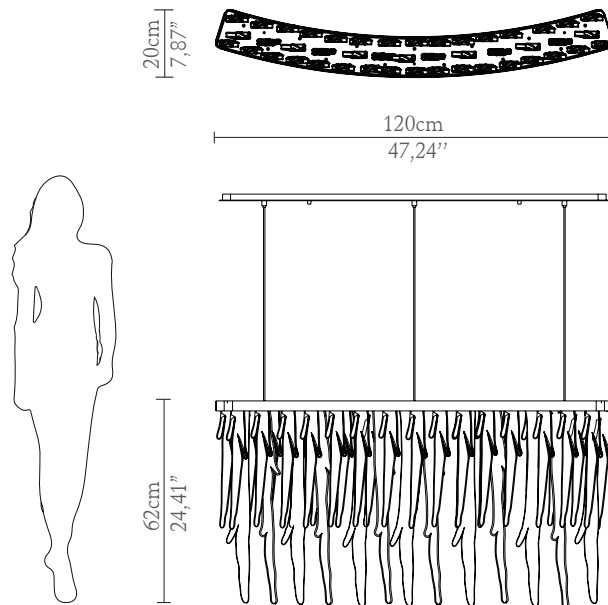

CABINETS & BOOKCASES

BABEL II | suspension

DIMENSIONS

Cord Height: Adjustable with
200cm | 78,74"

Width: 120cm | 47,24"

Depth: 20cm | 7,87"

Height: 62cm | 24,41"

MATERIALS

Body: Brass & Crystal Glass

STANDARD FINISHES

Body: Gold plated

WEIGHT

Aprox: 44kg | 97,00lbs

BULBS

13x g9 Halogen Bulbs (40W
max)*USA not included
Voltage: 220-240V

PACKAGING

Volume: 0,20m³ | 7,06 ft³

Weight: 54kg | 119,05lbs