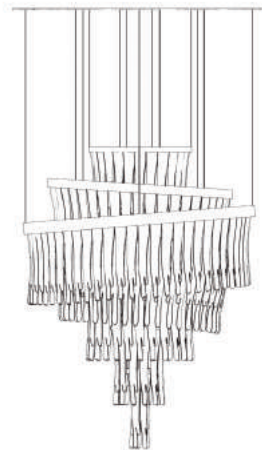

CABINETS & BOOKCASES

BABEL | chandelier

120cm
47,24"

233cm
91,73"

DIMENSIONS

Height: 233cm | 91,73"

Diameter: 120cm | 47,24"

MATERIALS

Body: Brass & Crystal Glass

STANDARD FINISHES

Body: Gold plated

WEIGHT

Aprox: 83kg | 182,98lbs

BULBS

50x g9 Halogen Bulbs (40W max)*USA not included
Voltage: 220-240V

PACKAGING

Volume: 1,1m³ | 38,8ft³

Weight: 93kg | 205,03lbs