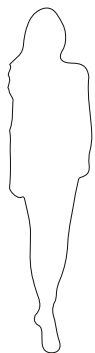

CABINETS & BOOKCASES

BABEL SNOOKER | suspension

51cm  
20,08\"/>

166cm  
65,35\"/>

## DIMENSIONS

Cord Height Adjustable with 200cm  
| 78,7\"/>

Height: 63cm | 24,80\"/>  
Length: 166cm | 65,35\"/>  
Depth: 51cm | 20,08\"/>