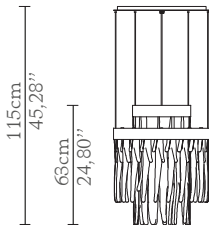

CABINETS & BOOKCASES

BABEL SNOOKER | suspension

51cm  
20,08\"/>

166cm  
65,35\"/>

## DIMENSIONS

Cord Height Adjustable with 200cm  
| 78,7\"/>

Height: 63cm | 24,80\"/>  
Length: 166cm | 65,35\"/>  
Depth: 51cm | 20,08\"/>

## WEIGHT

Aprox: 111kg | 244,71lbs

## PACKAGING

Volume: 0,338m<sup>3</sup> | 11,9ft<sup>3</sup>  
Weight: 121kg | 266,76lbs