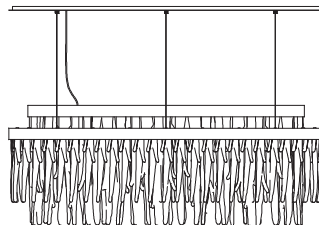

CABINETS & BOOKCASES

BABEL SNOOKER | suspension

51cm  
20,08\"/>

166cm  
65,35\"/>

## DIMENSIONS

Cord Height Adjustable with 200cm  
| 78,7\"/>

Height: 63cm | 24,80\"/>  
Length: 166cm | 65,35\"/>  
Depth: 51cm | 20,08\"/>