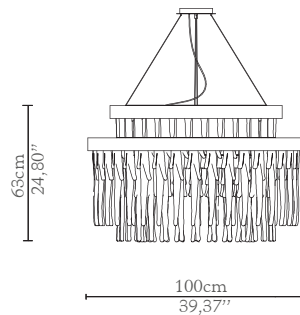

CABINETS & BOOKCASES

BABEL | suspension

DIMENSIONS

Height: 63cm | 24,80"
Diameter: 100cm | 39,37"

MATERIALS

Body: Brass & Crystal Glass

STANDARD FINISHES

Body: Gold plated

WEIGHT

Aprox: 88,6kg | 195,33lbs

BULBS

24x g9 Halogen Bulbs (40W max)*USA not included
Voltage: 220-240V

PACKAGING

Volume: 0,73m³ | 25,8ft³
Weight: 98,6kg | 217,38lbs