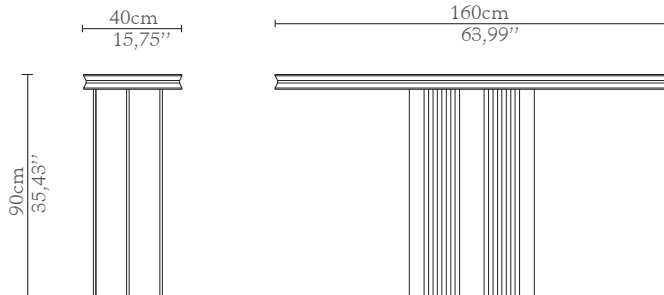

## DIMENSIONS

Width: 160cm | 63,99"  
Depth: 40cm | 15,75"  
Height: 90cm | 35,43"

## WEIGHT

Aprox: 101kg | 222,67lbs

## PACKAGING

Volume: 0,85m<sup>3</sup> | 30ft<sup>3</sup>

Weight: 111kg | 244,71lbs