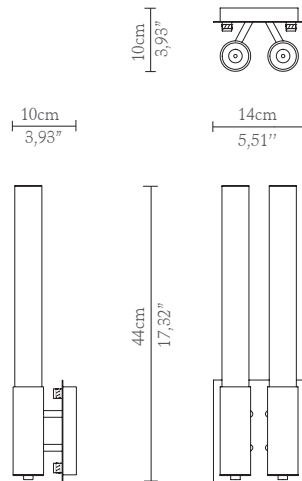

CABINETS & BOOKCASES

BURJ II | wall

DIMENSIONS

Height: 44cm | 17,32"

Length: 14cm | 5,51"

Depth: 10cm | 3,93"

MATERIALS

Body: Brass & Crystal Glass

STANDARD FINISHES

Body: Gold plated

WEIGHT

Aprox: 15kg | 33,07lbs

BULBS

2x g9 Halogen Bulbs (40W max)*USA not included

Voltage: 220-240V

PACKAGING

Volume: 0,03 m³ | 1,06 ft³

Weight: 25kg | 55,12lbs