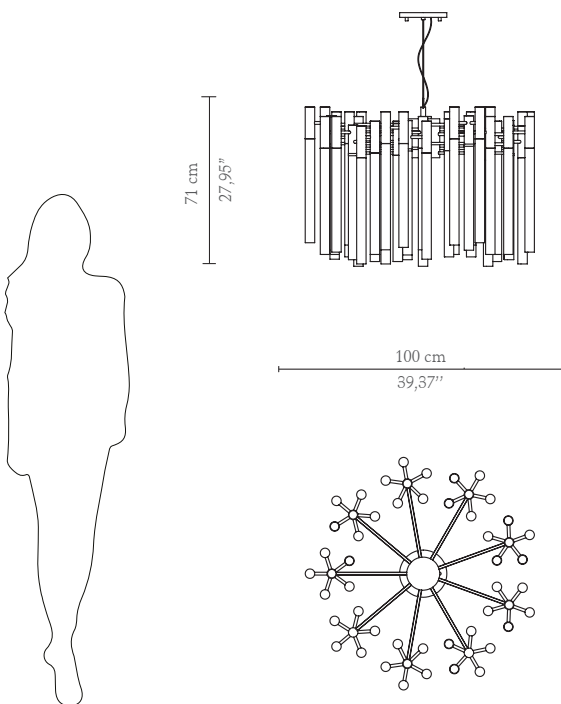

CABINETS & BOOKCASES

BURJ | Suspension

DIMENSIONS

Cord Height: Adjustable with 39,37" | 100 cm

Height: 71 cm | 27,95"

Length.: 100 cm | 39,37"

Depth: 100 cm | 39,37"

MATERIALS

Body: Brass & Glass

STANDARD FINISHES

Body: Gold plated

WEIGHT

Aprox.: 24kg | 52,91lbs

BULBS

54x g9 LED Bulbs (USA not included)

PACKAGING

Volume: 0,85m³ | 30ft³

Weight: 34kg | 74,96lbs