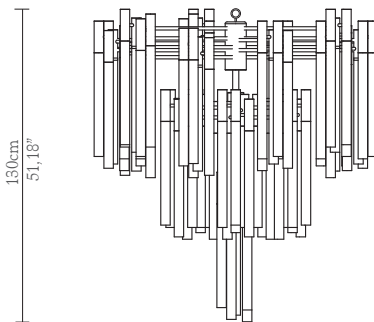

CABINETS & BOOKCASES

BURJ | chandelier

DIMENSIONS

Cord Height Adjustable with 200cm
| 78,74"

Height: 130cm | 51,18"

Diameter: 120cm | 47,24"

MATERIALS

Body: Brass & Crystal Glass

STANDARD FINISHES

Body: Gold plated

WEIGHT

Apróx: 132kg | 291,01lbs

BULBS

114x g9 Halogen Bulbs (40W
max)*USA not included
Voltage: 220-240V

PACKAGING

Volume: 1,8m³ | 63,6ft³

Weight: 142kg | 313,06lbs