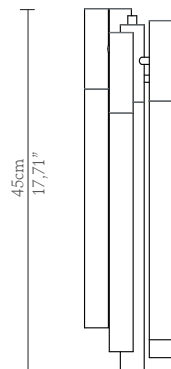

CABINETS & BOOKCASES

BURJ | pendant

DIMENSIONS

Cord Height Adjustable with 200cm
| 78,74''

Height: 45cm | 17,71''

Length: 20cm | 7,90''

Depth: 20cm | 7,90''

MATERIALS

Body: Brass & Crystal Glass

STANDARD FINISHES

Body: Gold plated

WEIGHT

Aprox: 8kg | 17,64lbs

BULBS

6x g9 Halogen Bulbs (40W
max)*USA not included

Voltage: 220-240V

PACKAGING

Volume: 0,03m³ | 1,06 ft³

Weight: 13kg | 28,66lbs