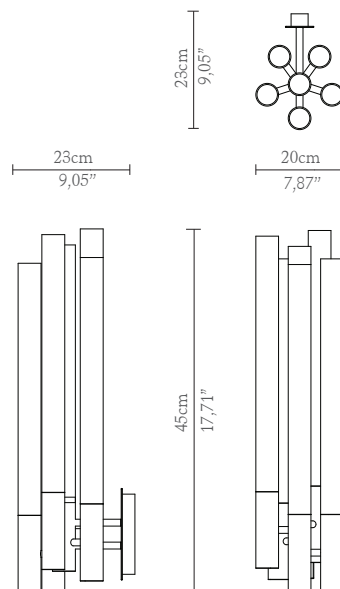

## DIMENSIONS

Height: 45cm | 17,71"

Length: 20cm | 7,87"

Depth: 23cm | 9,05"

## WEIGHT

Aprox: 3,7kg | 8,16lbs

## PACKAGING

Volume: 0,03 m<sup>3</sup> | 1,06 ft<sup>3</sup>

Weight: 5kg | 11lbs