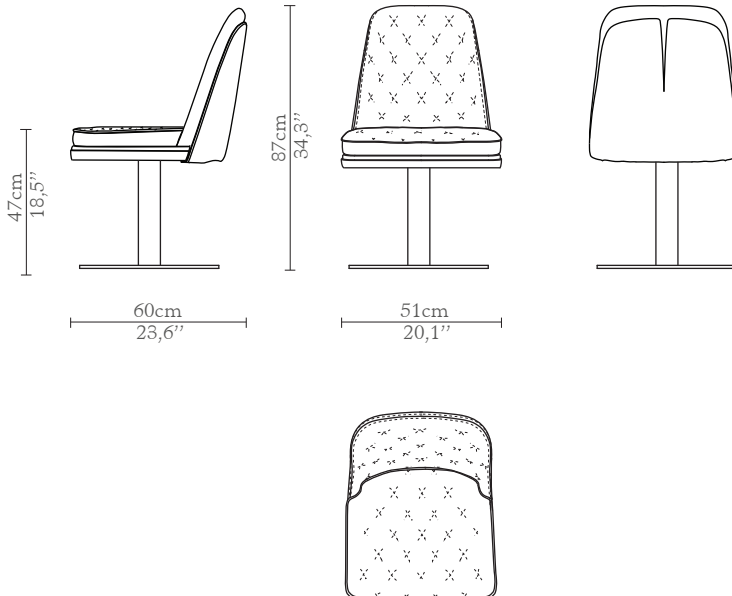

CABINETS & BOOKCASES

CHARLA SWIVEL || dining chair

DIMENSIONS

Height: 87cm | 34,3"
Length: 51cm | 20,1"
Depth: 60cm | 23,6"
Seat Height: 47cm | 18,5"
Seat Depth: 47cm | 18,5"

MATERIALS

Body: Brass, Leather & Velvet

STANDARD FINISHES

Body: Polished brass, Black leather
& Brown velvet

WEIGHT

Aprox: 19kg | 41,9lbs

PACKAGING

Volume: 0,41m³ | 14,5ft³
Weight: 25kg | 52,9lbs