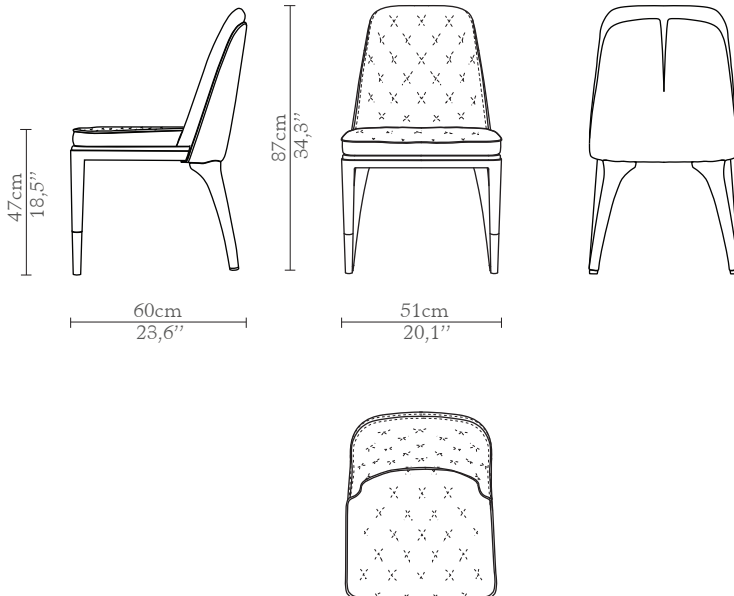

CABINETS & BOOKCASES

CHARLA II | dining chair

DIMENSIONS

Height: 87cm | 34,3"
Length: 51cm | 20,1"
Depth: 60cm | 23,6"
Seat Height: 47cm | 18,5"
Seat Depth: 47cm | 18,5"

MATERIALS

Body: Brass, Leather & Velvet

STANDARD FINISHES

Body: Polished brass, Black leather
& Brown velvet

WEIGHT

Aprox: 19kg | 41,9lbs

PACKAGING

Volume: 0,41m³ | 14,5ft³
Weight: 25kg | 52,9lbs