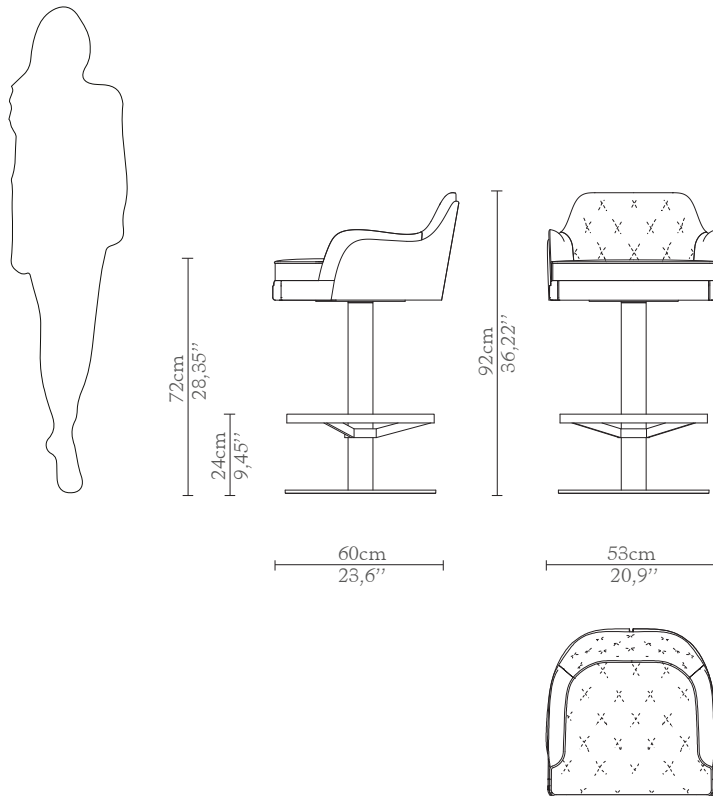

CABINETS & BOOKCASES

CHARLA SWIVEL | bar chair

DIMENSIONS

Height: 92cm | 36,22"

Length: 53cm | 20,9"

Depth: 60cm | 23,6"

Seat Height: 72cm | 28,35"

Seat Depth: 47cm | 18,5"

MATERIALS

Body: Brass, Leather & Velvet

STANDARD FINISHES

Body: Polished brass, Black leather
& Brown velvet

WEIGHT

Aprox: 35kg | 77,16lbs

PACKAGING

Volume: 0,42m³ | 14,83ft³

Weight: 40kg | 18,14lbs