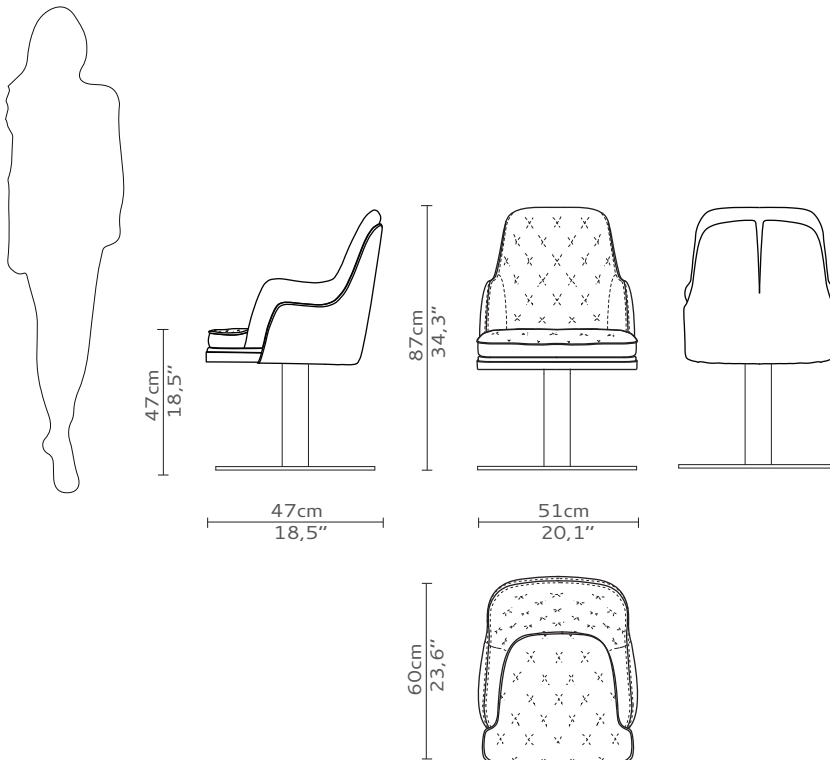

CABINETS & BOOKCASES

CHARLA SWIVEL | dining chair

DIMENSION S

Height: 87cm | 34,3"

Length: 51cm | 20,1"

Depth: 60cm | 23,6"

Seat Height: 47cm | 18,5"

Seat Depth: 47cm | 18,5"

MATERIAL S

Body: Brass, Leather & Velvet

STANDARD FINISHES

Body: Polished brass, Black leather & Brown velvet

WEIGHT

Aprox: 19kg | 41,9lbs

PACKAGING

Volume: 0,41m³ | 14,5ft³

Weight: 25kg | 52,9lbs