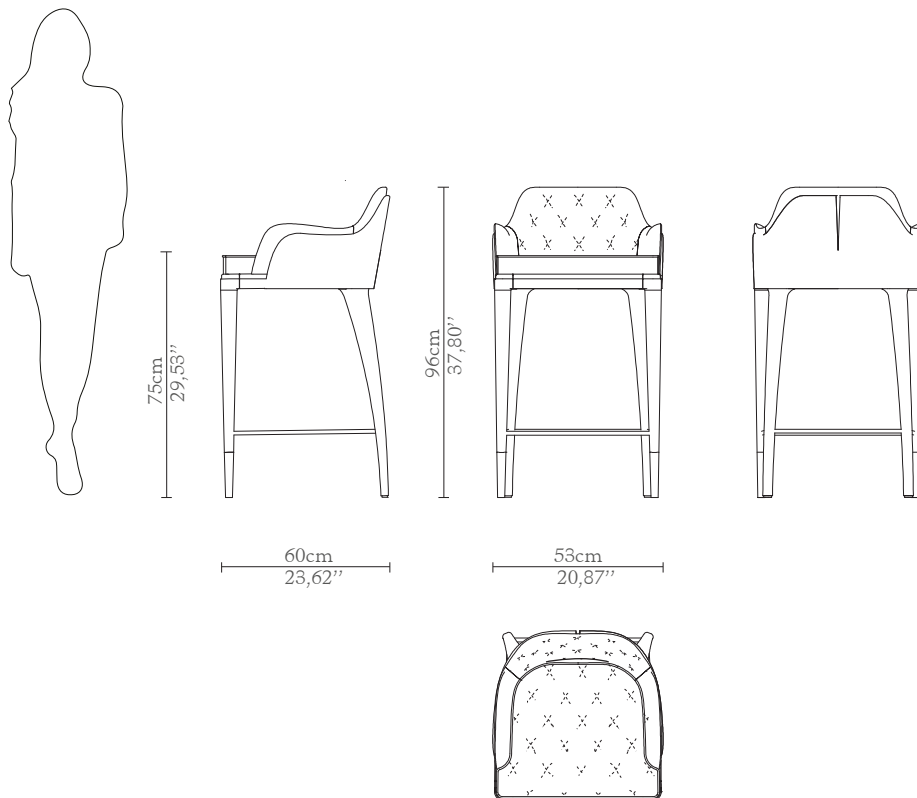

CABINETS & BOOKCASES

CHARLA | bar chair

DIMENSIONS

Height: 96cm | 37,80"

Length: 53cm | 20,87"

Depth: 60cm | 23,62"

Seat Height: 75cm | 29,53"

Seat Depth: 47cm | 18,50"

MATERIALS

Body: Brass, Leather & Velvet

STANDARD FINISHES

Body: Polished brass, Black leather & Brown velvet

WEIGHT

Aprox: 7kg | 15,43lbs

PACKAGING

Volume: 0,47m³ | 16,6ft³

Weight: 17kg | 37,48lbs