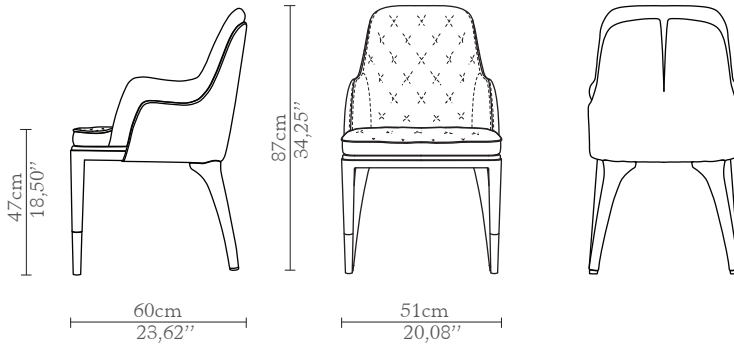

## DIMENSIONS

Height: 87cm | 34,25"

Length: 51cm | 20,08"

Depth: 60cm | 23,62"

Seat Height: 47cm | 18,50"

Seat Depth: 47cm | 18,50"

## WEIGHT

Aprox: 6kg | 13,23lbs

## PACKAGING

Volume: 0,41m<sup>3</sup> | 14,5ft<sup>3</sup>

Weight: 16kg | 35,27lbs