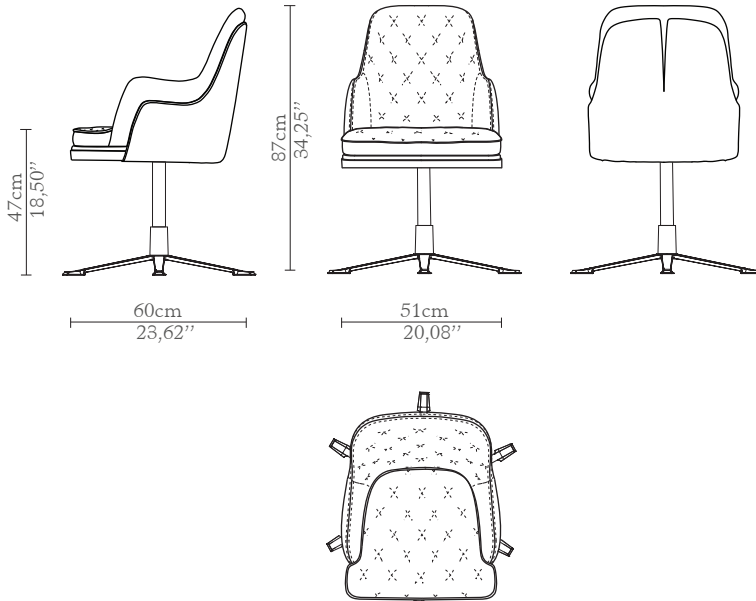

CABINETS & BOOKCASES

CHARLA | office chair small

DIMENSIONS

Height: 87cm | 34,25''

Length: 51cm | 20,08''

Depth: 60cm | 23,62''

Seat Height: 47cm | 18,50''

Seat Depth: 47cm | 18,50''

MATERIALS

Body: Brass, Wood & Leather

STANDARD FINISHES

Body: Polished Brass, Black
Lacquer, Black Leather & Gray
Leather

WEIGHT

Aprox: 39kg | 85,98Lbs

PACKAGING

Volume: 0,41m³ | 14,5ft³

Weight: 49kg | 108,03lbs