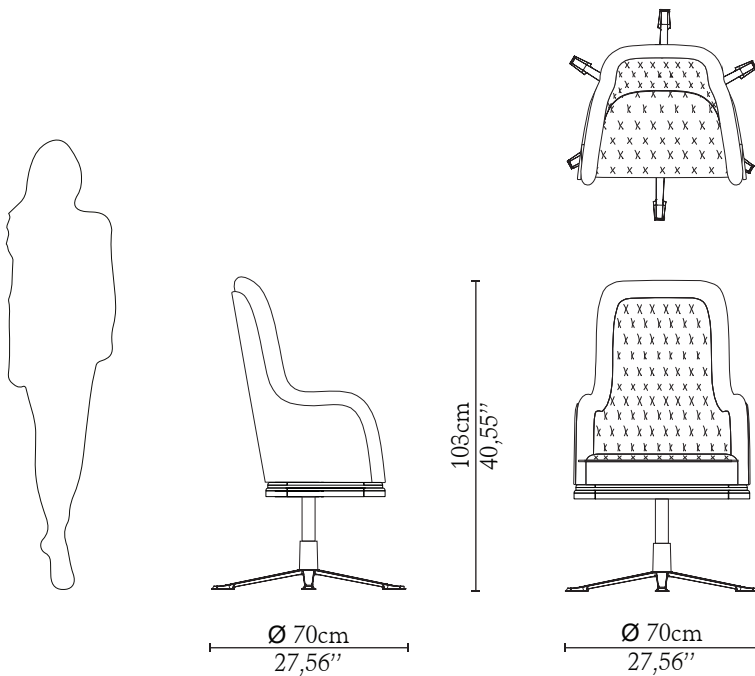

CABINETS & BOOKCASES

CHARLA | office chair

DIMENSIONS

Height: 103cm | 40,55''

Length: 70cm | 27,56''

Depth: 70cm | 27,56''

Seat Height: 45cm | 17,71''

Seat Depth: 48cm | 18,9''

MATERIALS

Body: Wood, Brass & Leather

STANDARD FINISHES

Body: Polished Brass, Black
Lacquer, Black Leather & Gray
Leather

WEIGHT

Aprox: 50kg | 110,23lbs

PACKAGING

Volume: 0,77m³ | 27,2ft³

Weight: 55kg | 121,25lbs