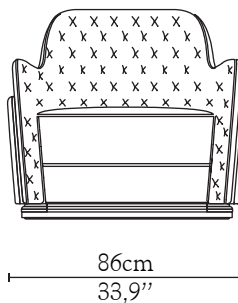

## DIMENSIONS

Height: 76cm | 29,9"

Length: 86cm | 33,9"

Depth: 89cm | 35"

Seat Height: 40cm | 15,7"

Seat Depth: 60cm | 24"

## WEIGHT

Aprox: 40kg | 88,2lbs

## PACKAGING

Volume: 0,94m<sup>3</sup> | 33,2ft<sup>3</sup>

Weight: 45kg | 99,2lbs