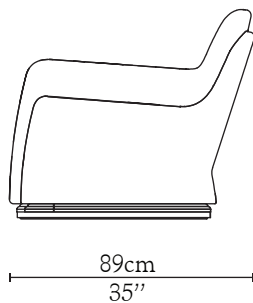

## DIMENSIONS

Height: 76cm | 29,9"

Length: 86cm | 33,9"

Depth: 89cm | 35"

Seat Height: 40cm | 15,7"

Seat Depth: 60cm | 24"

## WEIGHT

Aprox: 40kg | 88,2lbs