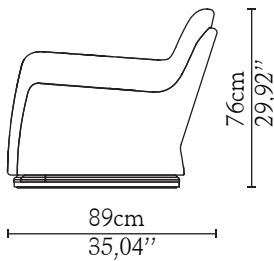

CABINETS & BOOKCASES

CHARLA | sofá

DIMENSIONS

Height: 76cm | 29,92''

Length: 198cm | 77,95''

Depth: 89cm | 35,04''

Seat Height: 40cm | 15,75''

Seat Depth: 66cm | 25,98''

MATERIALS

Body: Wood, Brass, Leather & Synthetic Leather

STANDARD FINISHES

Body: Polished brass, Black leather & Gray Synthetic Leather

WEIGHT

Aprox: 147kg | 324,08lbs

PACKAGING

Volume: 1,87m³ | 66ft³

Weight: 157kg | 346,13lbs