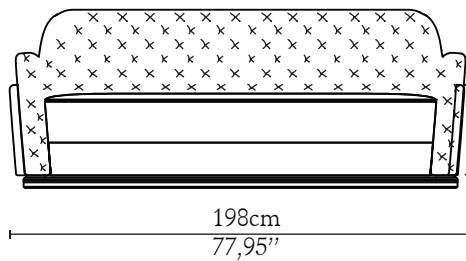

CABINETS & BOOKCASES

CHARLA | sofá

DIMENSIONS

Height: 76cm | 29,92''

Length: 198cm | 77,95''

Depth: 89cm | 35,04''

Seat Height: 40cm | 15,75''

Seat Depth: 66cm | 25,98''

MATERIALS

Body: Wood, Brass, Leather & Synthetic Leather

STANDARD FINISHES

Body: Polished brass, Black leather & Gray Synthetic Leather

WEIGHT

Aprox: 147kg | 324,08lbs

PACKAGING

Volume: 1,87m³ | 66ft³

Weight: 157kg | 346,13lbs