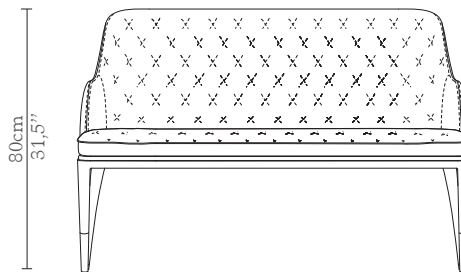

CABINETS & BOOKCASES

CHARLA | two seat chair

42cm  
16,5"

60cm  
23,6"

47,5cm  
18,7"

120cm  
47,3"

80cm  
31,5"

132cm  
52,5"

## DIMENSIONS

Height: 80cm | 31,5"

Length: 132cm | 52,5"

Depth: 60cm | 23,6"

Seat Height: 42cm | 16,5"

Seat Length: 120cm | 47,3"

Seat Depth: 47,5cm | 18,7"