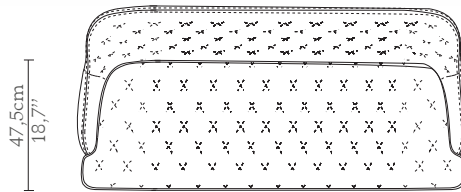

CABINETS & BOOKCASES

CHARLA | two seat chair

42cm  
16,5"

60cm  
23,6"

47,5cm  
18,7"

120cm  
47,3"

80cm  
31,5"

132cm  
52,5"

## DIMENSIONS

Height: 80cm | 31,5"

Length: 132cm | 52,5"

Depth: 60cm | 23,6"

Seat Height: 42cm | 16,5"

Seat Length: 120cm | 47,3"

Seat Depth: 47,5cm | 18,7"