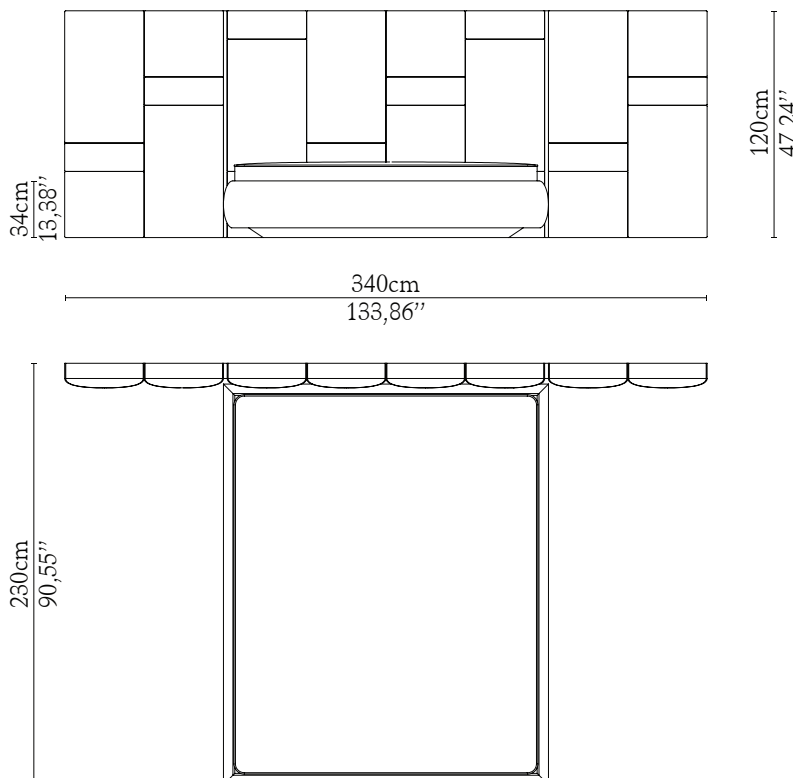

CABINETS & BOOKCASES

CHÂTEAU | bed

DIMENSIONS

Width: 340cm | 133,86"

Depth: 230cm | 90,55"

Height: 120cm | 47,24"

MATERIALS

Body: Brass & Leather

STANDARD FINISHES

Body: Polished brass & Grey Leather

WEIGHT

Aprox: 254kg | 559,97lbs

PACKAGING

Volume: 3,04m³ | 107,36ft³

Weight: 264kg | 582,02lbs