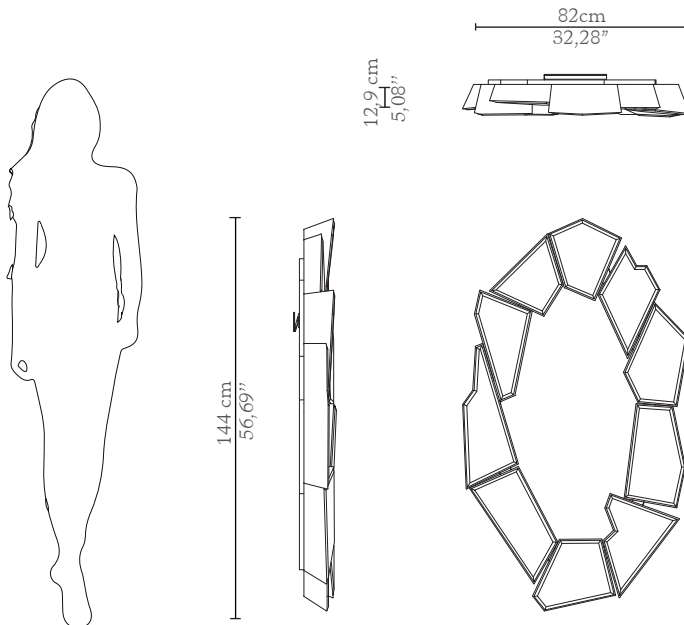

## DIMENSIONS

Width: 82cm | 32,28"  
Depth: 12,9cm | 5,08"  
Height: 144cm | 56,69"

## MATERIALS

Body: Brass & Mirror

## WEIGHT

Aprox: 64kg | 141,10lbs

## PACKAGING

Volume: 0,32m<sup>3</sup> | 11,4t<sup>3</sup>  
Weight: 74kg | 163,14lbs