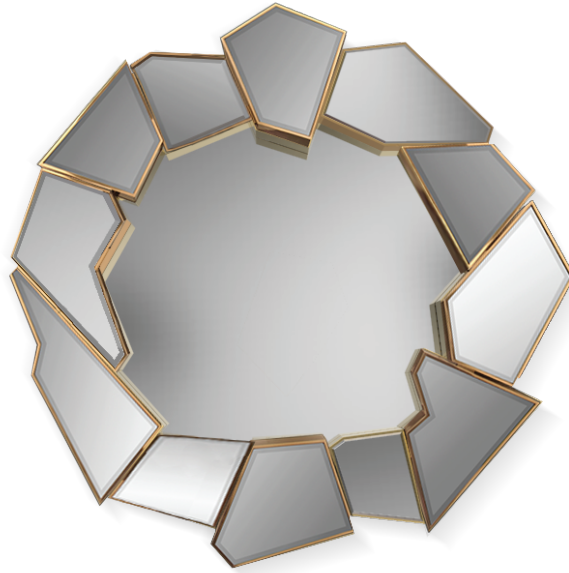

CABINETS & BOOKCASES

CRACKLE | round mirror

15 cm  
5,91"

120 cm  
47,24"

## DIMENSIONS

Depth: 15cm | 5,91"

Diameter: 120cm | 47,24"

## MATERIALS

Body: Brass & Mirror