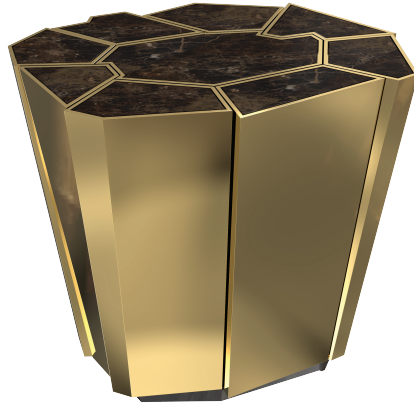

LUXXU by Desejo

MODERN DESIGN & LIVING

LIGHTING UPHOLSTERY TABLE CONSOLES SIDEBOARD MIRROR CABINET & BOOKCASES

CRACKLE | side table

49 cm
23,62"

37,5 cm
19,5"

51,5 cm
19,5"

DIMENSIONS

Width: 51,5cm | 20,28"
Depth: 37,5cm | 14,76"
Height: 49cm | 19,29"

MATERIALS

Body: Brass & Marble

STANDARD FINISHES

Body: Polished brass, Black lacquer & Emperador marble

WEIGHT

Aprox: 30kg | 66,14lbs

PACKAGING