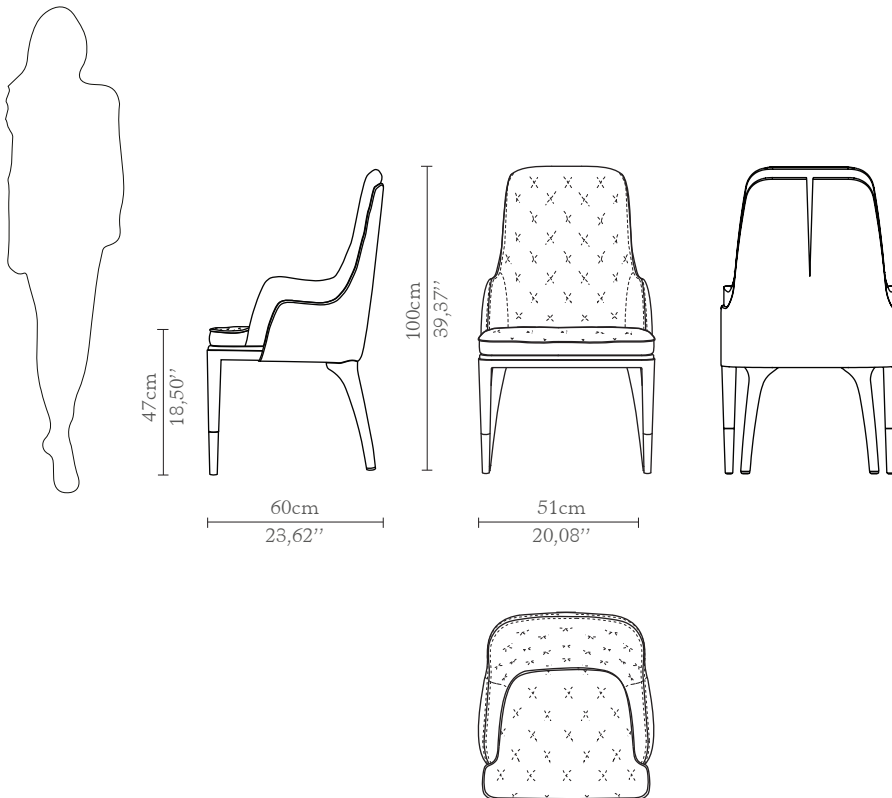

LUXXU by Desejo

MODERN DESIGN & LIVING

LIGHTING

UPHOLSTERY

TABLES

CONSOLES

SIDEBOARDS

MIRRORS

CABINETS & BOOKCASES

CHARLA KING | dining chair

DIMENSIONS

Height: 100cm | 39,37"

Length: 51cm | 20,08"

Depth: 60cm | 23,62"

Seat Height: 47cm | 18,50"

Seat Depth: 47cm | 18,50"

MATERIALS

Body: Brass, Leather & Velvet

STANDARD FINISHES

Body: Polished brass, Black leather
& Brown velvet

WEIGHT

Aprox: 19kg | 41,9lbs

PACKAGING

Volume: 0,41m³ | 14,5ft³

Weight: 25kg | 52,9lbs