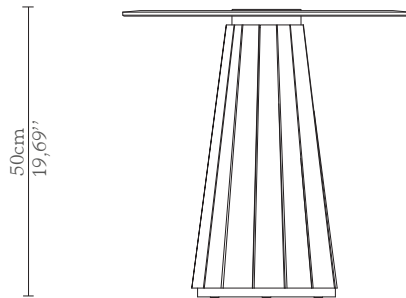

CABINETS & BOOKCASES

DARIAN | side table II

50cm
19,69"

50cm
19,69"

DIMENSIONS

Height: 50cm | 19,69"

Diameter: 50cm | 19,69"

MATERIALS

Body: Brass, Glass & Wood

STANDARD FINISHES

Body: Polished brass, Black lacquer
& Smoked glass

WEIGHT

Aprox: 28kg | 61,73lbs

PACKAGING

Volume: 0,22m³ | 7,77ft³

Weight: 35kg | 77,16lbs