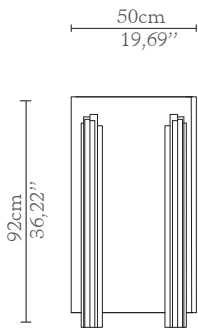

CABINETS & BOOKCASES

DARIAN | sideboard

DIMENSIONS

Width: 210cm | 82,68"

Depth: 50cm | 19,69"

Height: 92cm | 36,22"

MATERIALS

Body: Brass & Wood

STANDARD FINISHES

Body: Polished brass & Black lacquer

WEIGHT

Aprox: 259kg | 571,00lbs

PACKAGING

Volume: 1,35m³ | 47,7ft³

Weight: 269kg | 593,04lbs