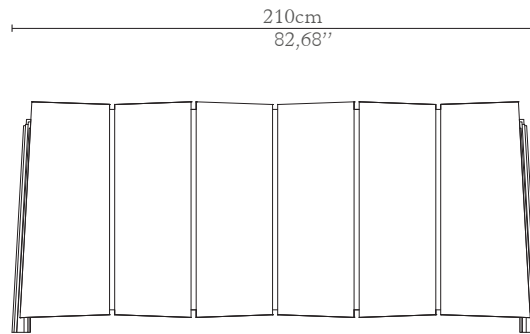

CABINETS & BOOKCASES

DARIAN | sideboard

DIMENSIONS

Width: 210cm | 82,68"

Depth: 50cm | 19,69"

Height: 92cm | 36,22"

MATERIALS

Body: Brass & Wood

STANDARD FINISHES

Body: Polished brass & Black lacquer

WEIGHT

Aprox: 259kg | 571,00lbs

PACKAGING

Volume: 1,35m³ | 47,7ft³

Weight: 269kg | 593,04lbs