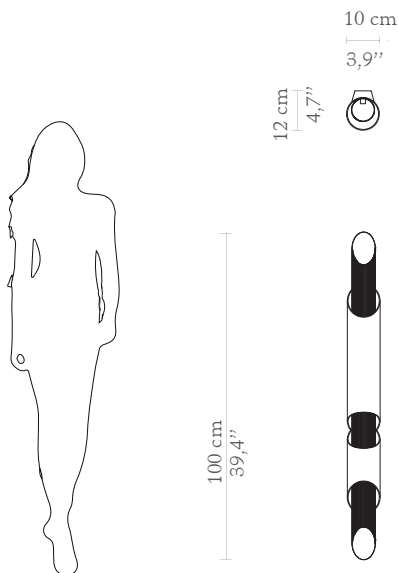

LUXXU by Desejo

MODERN DESIGN & LIVING

DRAYCOTT | Wall I

DIMENSIONS

Height: 100 cm | 39,4"

Length: 10cm | 3,9"

Depth: 12 cm | 4,7"

MATERIALS

Body: Brass & Crystal Glass

STANDARD FINISHES

Body: Gold plated

WEIGHT

Aprox.: 5kg | 11,03lbs

BULBS

2x g9 Led Bulbs (2W max)(USA not included)
Voltage: 220-240V

PACKAGING

Volume: 0,12m³ | 4,24ft³

Weight: 8kg | 17,63lbs