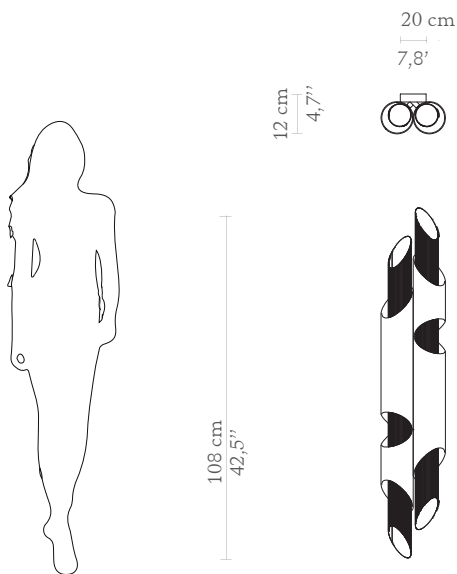

LUXXU by Desejo

MODERN DESIGN & LIVING

DRAYCOTT | Wall II

DIMENSIONS

Height: 108 cm | 42,5"
Length: 20 cm | 7,8"
Depth: 12 cm | 4,7"

MATERIALS

Body: Brass & Crystal Glass

STANDARD FINISHES

Body: Gold plated

WEIGHT

Aprox.: 10kg | 22,05lbs

BUIBS

4x g9 Led Bulbs (2W max)(USA not included)
Voltage: 220-240V

PACKAGING

Volume: 0,259m³ | 9,15ft³
Weight: 13kg | 28,67lbs