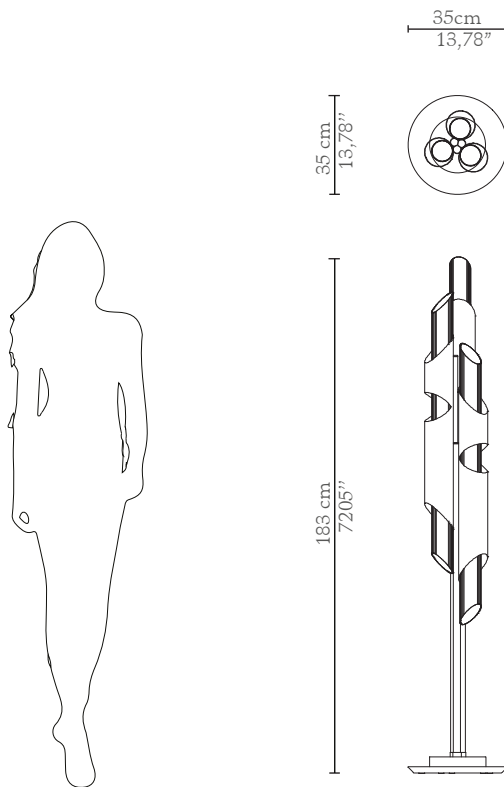

CABINETS & BOOKCASES

DRAYCOTT | floor

DIMENSIONS

Height: 183cm | 72,05"
Diameter: 35cm | 13,78"

MATERIALS

Body: Brass & Crystal Glass

STANDARD FINISHES

Body: Gold plated

WEIGHT

Aprox: 33kg | 72,75lbs

BULBS

6x g9 Led Bulbs (2W max)
(USA not included)
Voltage: 220-240V

PACKAGING

Volume: 0,39m³ | 13,77ft³
Weight: 43kg | 94,80lbs