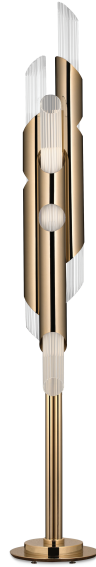

LUXXU by Desejo

MODERN DESIGN & LIVING

LIGHTING

UPHOLSTERY

TABLES

CONSOLES

SIDEBOARDS

MIRRORS

CABINETS & BOOKCASES

DRAYCOTT | floor

DIMENSIONS

Height: 183cm | 72,05"
Diameter: 35cm | 13,78"

MATERIALS

Body: Brass & Crystal Glass

STANDARD FINISHES

Body: Gold plated