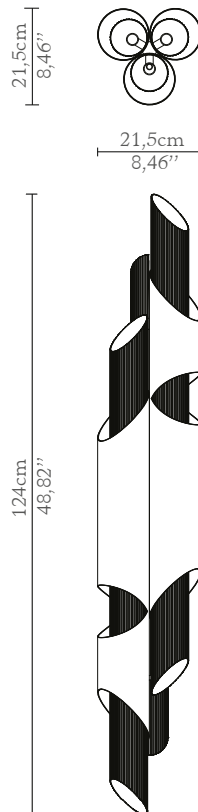

CABINETS & BOOKCASES

DRAYCOTT | pendant

DIMENSIONS

Cord Height Adjustable with 200cm
| 78,74"

Height: 124cm | 48,82"

Length: 21,5cm | 8,46"

Depth: 21,5cm | 8,46"

MATERIALS

Body: Brass & Crystal Glass

STANDARD FINISHES

Body: Gold plated

WEIGHT

Aprox: 14kg | 30,86lbs

BULBS

6x g9 Led Bulbs (2W max) *USA not
included

Voltage: 220-240V

PACKAGING

Volume: 0,048m³ | 1,695ft³

Weight: 24kg | 52,91lbs