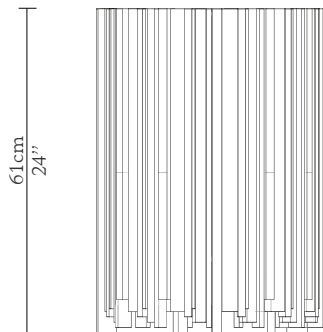

CABINETS & BOOKCASES

EMPIRE | side table big

43cm
16,93"

61cm
24"

DIMENSIONS

Height: 61cm | 24"

Diameter: 43cm | 16,93"

MATERIALS

Body: Brass & Marble

STANDARD FINISHES

Body: Gold plated & Nero

Marquina Marble

WEIGHT

Aprox: 28kg | 61lbs

PACKAGING

Volume: 0,1625m³ | 5.7386 ft³

Weight: 41kg | 90lbs