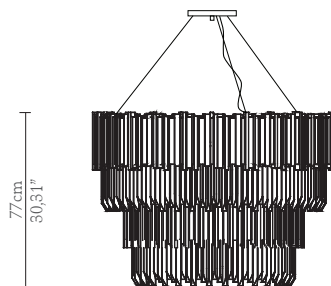

CABINETS & BOOKCASES

EMPIRE II | suspension

107cm
42,13"

77cm
30,31"

DIMENSIONS

Cord Height: Adjustable with
200cm | 78,74"

Height: 77cm | 30,31"
Diameter: 107cm | 42,13"

MATERIALS

Body: Brass & Crystal Glass

STANDARD FINISHES

Body: Gold plated

WEIGHT

Aprox: 133kg | 293,21lbs

BULBS

32x g9 Halogen Bulbs (40W
max)*USA not included
Voltage: 220-240V

PACKAGING

Volume: 1,3m³ | 46 ft³
Weight: 143kg | 315,26lbs