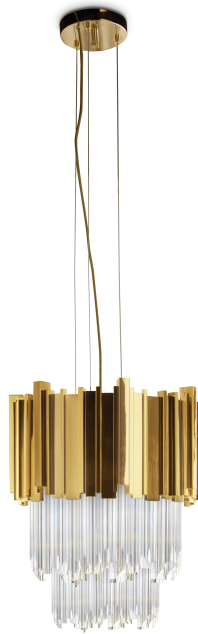

LUXXU by Desejo

MODERN DESIGN & LIVING

LIGHTING

UPHOLSTERY

TABLES

CONSOLES

SIDEBOARDS

MIRRORS

CABINETS & BOOKCASES

EMPIRE SMALL II | pendant

50cm
19,69"

40cm
15,75"

DIMENSIONS

Height: 50cm | 19,69"

Diam: 40cm | 15,75"

Cord Height: Adjustable with 200
cm | 78,74"

MATERIALS

Body: Brass & Crystal Glass

STANDARD FINISHES

Body: Gold plated

WEIGHT

Aprox: 7kg | 15,43lbs

BULBS

3x g9 Halogen Bulbs (40W