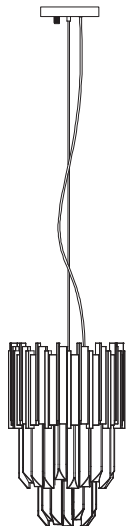

CABINETS & BOOKCASES

EMPIRE SMALL II | pendant

50cm
19,69"

40cm
15,75"

DIMENSIONS

Height: 50cm | 19,69"

Diam: 40cm | 15,75"

Cord Height: Adjustable with 200
cm | 78,74"

MATERIALS

Body: Brass & Crystal Glass

STANDARD FINISHES

Body: Gold plated

WEIGHT

Aprox: 7kg | 15,43lbs

BULBS

3x g9 Halogen Bulbs (40W