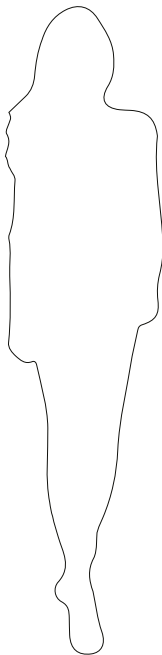

CABINETS & BOOKCASES

EMPIRE SMALL II | pendant

50cm
19,69"

40cm
15,75"

DIMENSIONS

Height: 50cm | 19,69"

Diam: 40cm | 15,75"

Cord Height: Adjustable with 200
cm | 78,74"

MATERIALS

Body: Brass & Crystal Glass

STANDARD FINISHES

Body: Gold plated

WEIGHT

Aprox: 7kg | 15,43lbs

BULBS

3x g9 Halogen Bulbs (40W