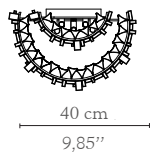

LUXXU by Desejo

MODERN DESIGN & LIVING

LIGHTING UPHOLSTERY TABLES CONSOLES SIDEBOARDS MIRRORS CABINETS & BOOCASES

EMPIRE II | wall

DIMENSIONS

Height: 130cm | 51,18"

Length: 40cm | 15,75"

Depth: 25cm | 9,85"

MATERIALS

Body: Brass & Crystal

STANDARD FINISHES

Body: Gold Plated & Clear Cristal

WEIGHT

Aprox: 20kg | 44,09lbs

BULBS

10 x g9 Halogen Bulbs (40W max)

*USA not included

Voltage: 220-240V

PACKAGING

Volume: 0.33 m³ | 11,65 ft³

Weight: 30kg | 66,14lbs