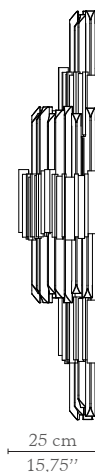

LUXXU by Desejo

MODERN DESIGN & LIVING

LIGHTING UPHOLSTERY TABLES CONSOLES SIDEBOARDS MIRRORS CABINETS & BOOCASES

EMPIRE II | wall

DIMENSIONS

Height: 130cm | 51,18"

Length: 40cm | 15,75"

Depth: 25cm | 9,85"

MATERIALS

Body: Brass & Crystal

STANDARD FINISHES

Body: Gold Plated & Clear Cristal

WEIGHT

Aprox: 20kg | 44,09lbs

BULBS

10 x g9 Halogen Bulbs (40W max)

*USA not included

Voltage: 220-240V

PACKAGING

Volume: 0.33 m³ | 11,65 ft³

Weight: 30kg | 66,14lbs