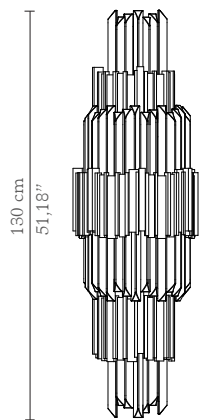

LUXXU by Desejo

MODERN DESIGN & LIVING

LIGHTING UPHOLSTERY TABLES CONSOLES SIDEBOARDS MIRRORS CABINETS & BOOCASES

EMPIRE II | wall

DIMENSIONS

Height: 130cm | 51,18"

Length: 40cm | 15,75"

Depth: 25cm | 9,85"

MATERIALS

Body: Brass & Crystal

STANDARD FINISHES

Body: Gold Plated & Clear Cristal

WEIGHT

Aprox: 20kg | 44,09lbs

BULBS

10 x g9 Halogen Bulbs (40W max)

*USA not included

Voltage: 220-240V

PACKAGING

Volume: 0.33 m³ | 11,65 ft³

Weight: 30kg | 66,14lbs