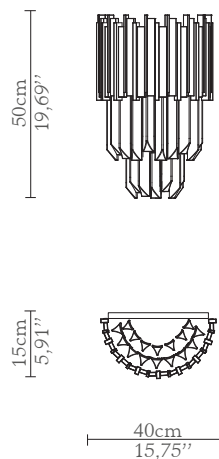

CABINETS & BOOKCASES

EMPIRE II SMALL | wall

DIMENSIONS

Height: 50cm | 19,69"

Length: 40cm | 15,75"

Depth: 15cm | 5,91"

MATERIALS

Body: Brass & Crystal Glass

STANDARD FINISHES

Body: Gold plated

WEIGHT

Aprox: 7kg | 15,43lbs

BULBS

3x g9 Halogen Bulbs (40W

max)*USA not included

Voltage: 220-240V

PACKAGING

Volume: 0,16m³ | 5,65t³

Weight: 12kg | 26,46lbs