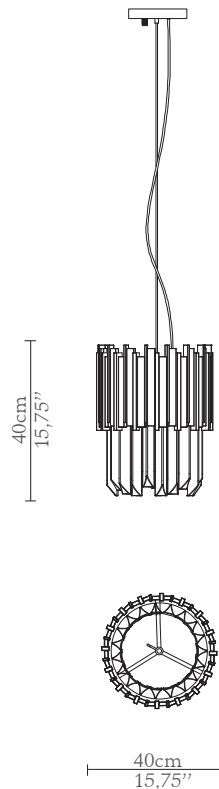

## DIMENSIONS

Height: 40cm | 15,75"

Diam: 40cm | 15,75"

Cord Height: Adjustable with 200  
cm | 78,74"

## MATERIALS

Body: Brass & Crystal Glass

## WEIGHT

Aprox: 11kg | 24,25lbs