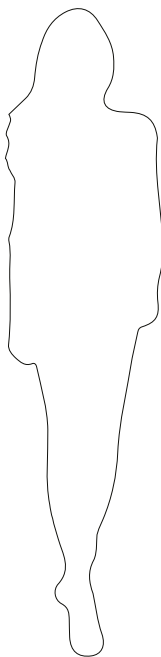

## DIMENSIONS

Height: 40cm | 15,75"

Diam: 40cm | 15,75"

Cord Height: Adjustable with 200  
cm | 78,74"