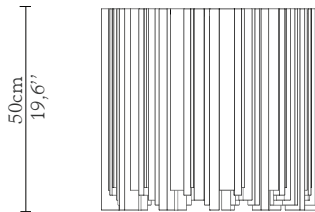

CABINETS & BOOKCASES

EMPIRE | side table small

50cm  
19,6"

50cm  
19,6"

## DIMENSIONS

Height: 50cm | 19,6"

Diameter: 50cm | 19,6"